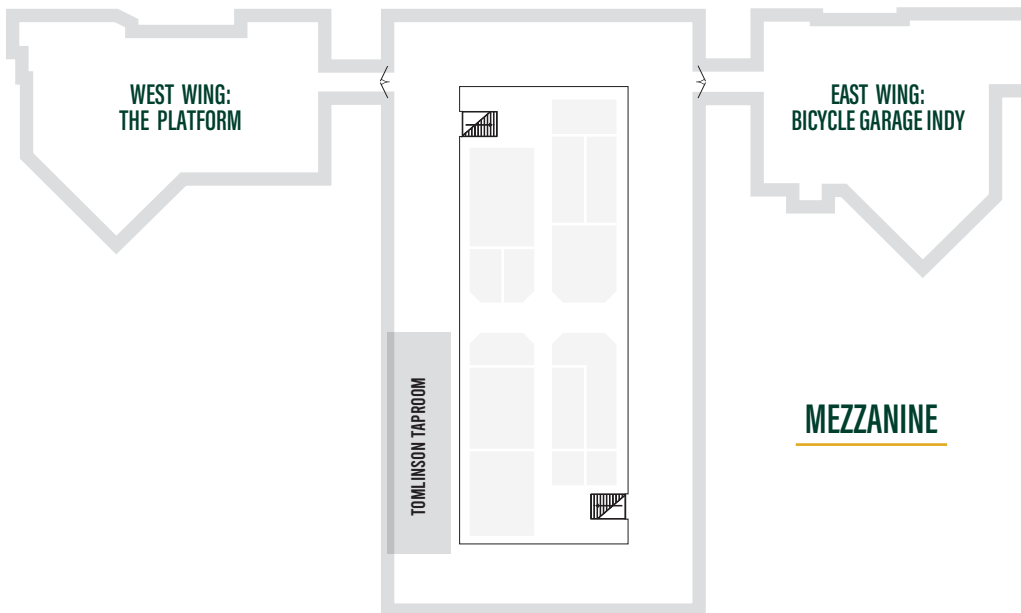

Merchant Directory

FIRST FLOOR

handicap access

FIRST FLOOR MERCHANTS

1. Space for Lease
2. Space for Lease
3. City Wok
4. Mauricio's Pizzeria
5. Mambo's Cheesesteak Grill
6. Maxine's Chicken and Waffles
7. The Pantry
8. Abby's Market
9. Tapatia Mexican Grill
10. Ameer Middle Eastern Cuisine
11. Space for Lease
12. Papa Gus
13. Café Olivia
14. Jack's Barbershop
15. Prox Salads
16. Twenty Two Juicery
17. Space for Lease
18. Space for Lease
19. Space for Lease
20. Grecian Garden
21. Space for Lease
22. Space for Lease
23. The Flower Boys
24. Space for Lease
25. Just Cookies
26. Space for Lease
27. Cath Coffee and Tea House
30. His & Hers Boutique

MEZZANINE

MEZZANINE MERCHANTS

Tomlinson Tap Room

WEST WING: THE PLATFORM

- LISC (Local Initiatives Support Corporation)
- Indianapolis City Market Administration
- Indy Black Chamber of Commerce

EAST WING: INDY BIKE HUB YMCA

- Bicycle Garage Indy