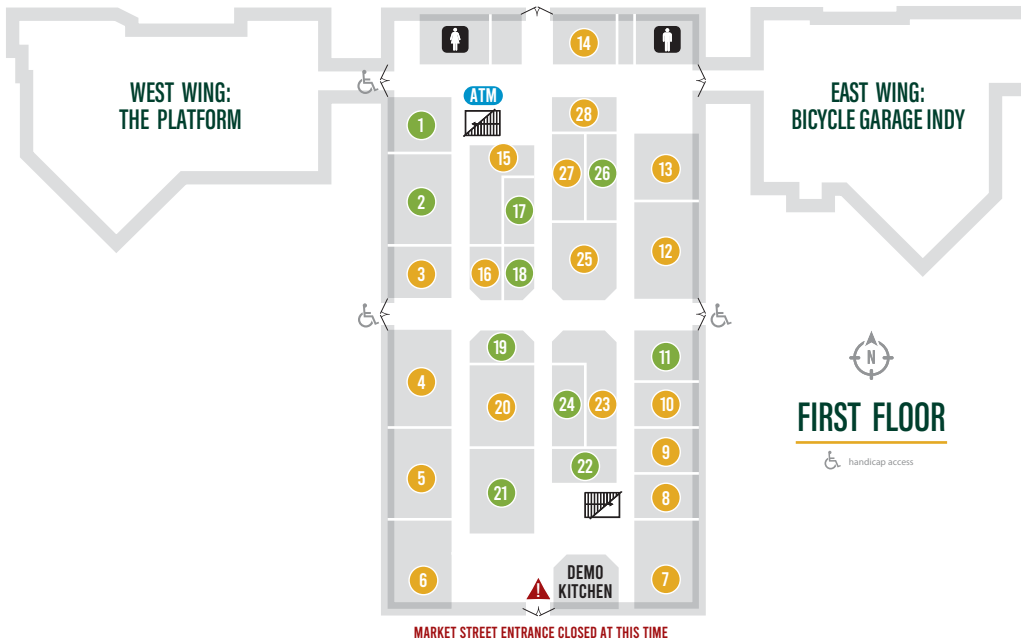

Merchant Directory

FIRST FLOOR

handicap access

FIRST FLOOR MERCHANTS

1. Space for Lease
2. Space for Lease
3. City Wok
4. Mauricio's Pizzeria
5. Mambo's Cheesesteak Grill
6. Maxine's Chicken and Waffles
7. The Pantry
8. Abby's Market
9. Tapatia Mexican Grill
10. Ameer Middle Eastern Cuisine
11. Space for Lease
12. Papa Gus
13. Café Olivia
14. Jack's Barbershop
15. Prox Salads
16. Twenty Two Juicery
17. Space for Lease
18. Space for Lease
19. Space for Lease
20. Grecian Garden
21. Space for Lease
22. Space for Lease
23. The Flower Boys
24. Space for Lease
25. Just Cookies
26. Space for Lease
27. Cath Coffee and Tea House
30. His & Hers Boutique

MEZZANINE

MEZZANINE MERCHANTS

Tomlinson Tap Room

WEST WING: THE PLATFORM

- LISC (Local Initiatives Support Corporation)
- Indianapolis City Market Administration
- Indy Black Chamber of Commerce

EAST WING: INDY BIKE HUB YMCA

- Bicycle Garage Indy