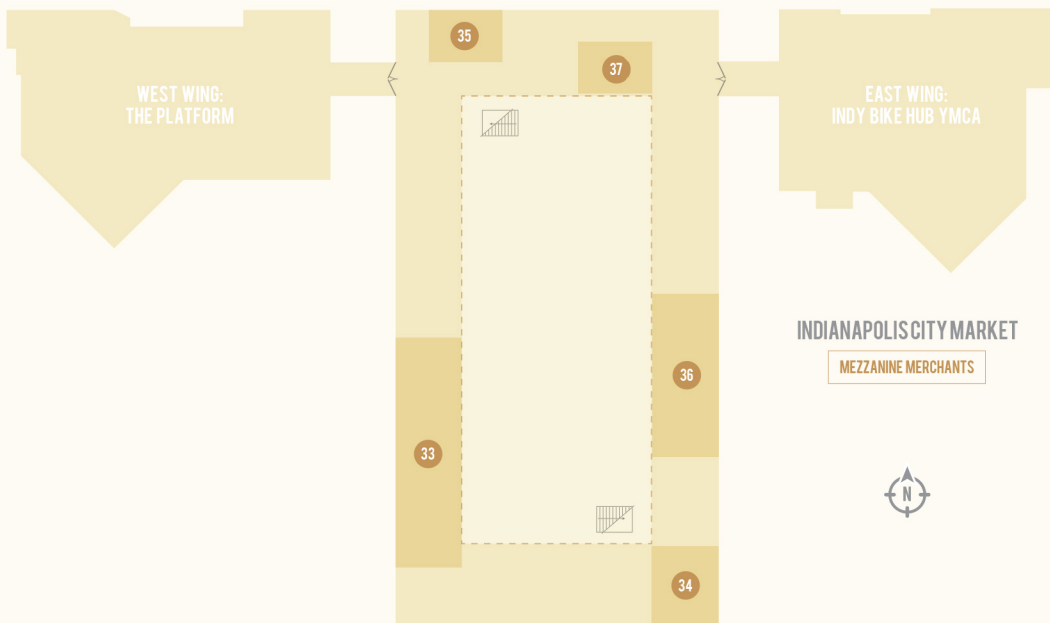

MARKET MERCHANTS MAP

FIRST FLOOR MERCHANTS

1. The Tamale Place
2. The Amazing Potato Chip Company
3. Spice Box
4. Mauricio's Pizzeria
5. Mambo's Cheesesteak Grill
6. Circle City Soups
7. Circle City Sweets
8. City Market Demo Kitchen
9. The Pantry by Gates Catering
10. Abby's Market
11. Las Tapatias Mexican Grill
12. Ameer Middle Eastern Cuisine
13. Say Cheese
14. Papa Gus
15. Tommy's Deli
16. Café Olivia
17. Jack's Barber Shop
18. Shoe Shine
19. *Open Space*
20. Twenty Two Juice
21. 3 Days in Paris
22. Pat's Philly Pretzels
23. Grecian Garden
24. Produce
25. Three Carrots
26. URelish
27. Fermenti Artisan
28. Just Cookies
29. Cath Inc.
30. Completely Nuts And Candy Co.
31. Bowman Bakery
32. Nora's Antique, Vintage and Costume Jewelry

MEZZANINE MERCHANTS

33. Tomlinson Tap Room
34. Sideshow Art & Odditorium
35. Downtown Phone Repair
36. Mile Square Coffee Roastery
37. The Flower Boys

WEST WING - THE PLATFORM

- Local Initiatives Support Corporation (IACED)
- IFF
- Indiana Association of Community and Economic Development
- Indianapolis City Market Administration
- Indianapolis Monumental Marathon
- Indy Food Council
- Pass The Torch For Women Foundation
- Renew Indianapolis

EAST WING - INDY BIKE HUB YMCA

- Indy Bike Hub YMCA
- BGI: Bicycle Garage Indy
- IndyCog
- Bicycle Indiana