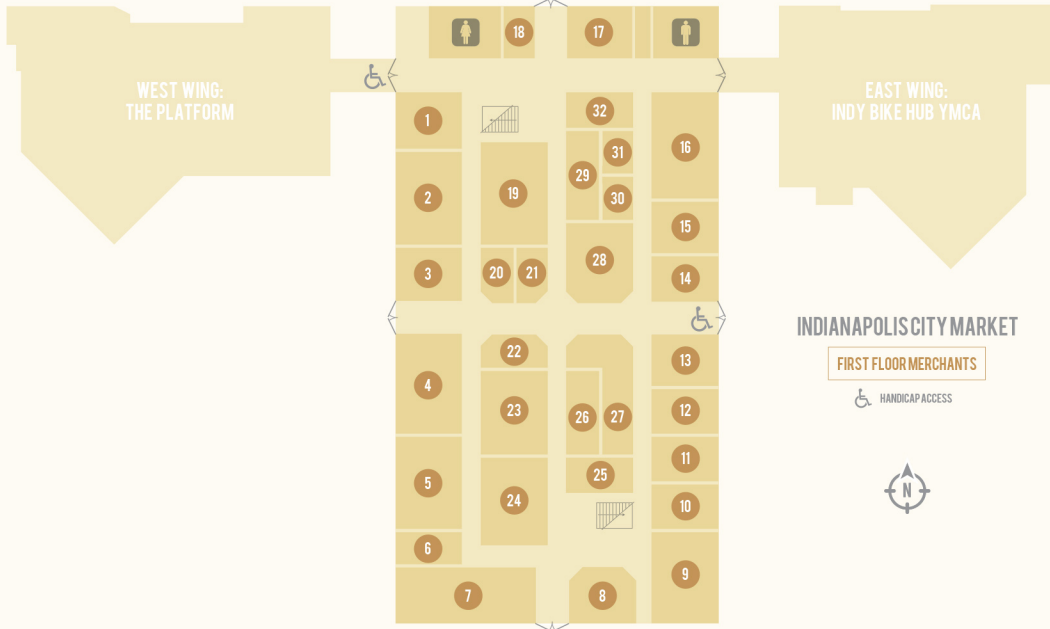

MARKET MERCHANTS MAP

FIRST FLOOR MERCHANTS

1. The Tamale Place
2. The Amazing Potato Chip Company
3. Spice Box
4. Mauricio's Pizzeria
5. Mambo's Cheesesteak Grill
6. Circle City Soups
7. Circle City Sweets
8. City Market Demo Kitchen
9. The Pantry by Gates Catering
10. Abby's Market
11. Las Tapatias Mexican Grill
12. Ameer Middle Eastern Cuisine
13. Say Cheese
14. Papa Gus
15. Tommy's Deli
16. Café Olivia
17. Jack's Barber Shop
18. Shoe Shine
19. *Open Space*
20. Twenty Two Juice
21. 3 Days in Paris
22. Pat's Philly Pretzels
23. Grecian Garden
24. Produce
25. Three Carrots
26. URelish
27. Fermenti Artisan
28. Just Cookies
29. Cath Inc.
30. Completely Nuts And Candy Co.
31. Bowman Bakery
32. Nora's Antique, Vintage and Costume Jewelry

MEZZANINE MERCHANTS

33. Tomlinson Tap Room
34. Sideshow Art & Odditorium
35. Downtown Phone Repair
36. Mile Square Coffee Roastery
37. The Flower Boys

WEST WING - THE PLATFORM

- Local Initiatives Support Corporation (IACED)
- IFF
- Indiana Association of Community and Economic Development
- Indianapolis City Market Administration
- Indianapolis Monumental Marathon
- Indy Food Council
- Pass The Torch For Women Foundation
- Renew Indianapolis

EAST WING - INDY BIKE HUB YMCA

- Indy Bike Hub YMCA
- BGI: Bicycle Garage Indy
- IndyCog
- Bicycle Indiana